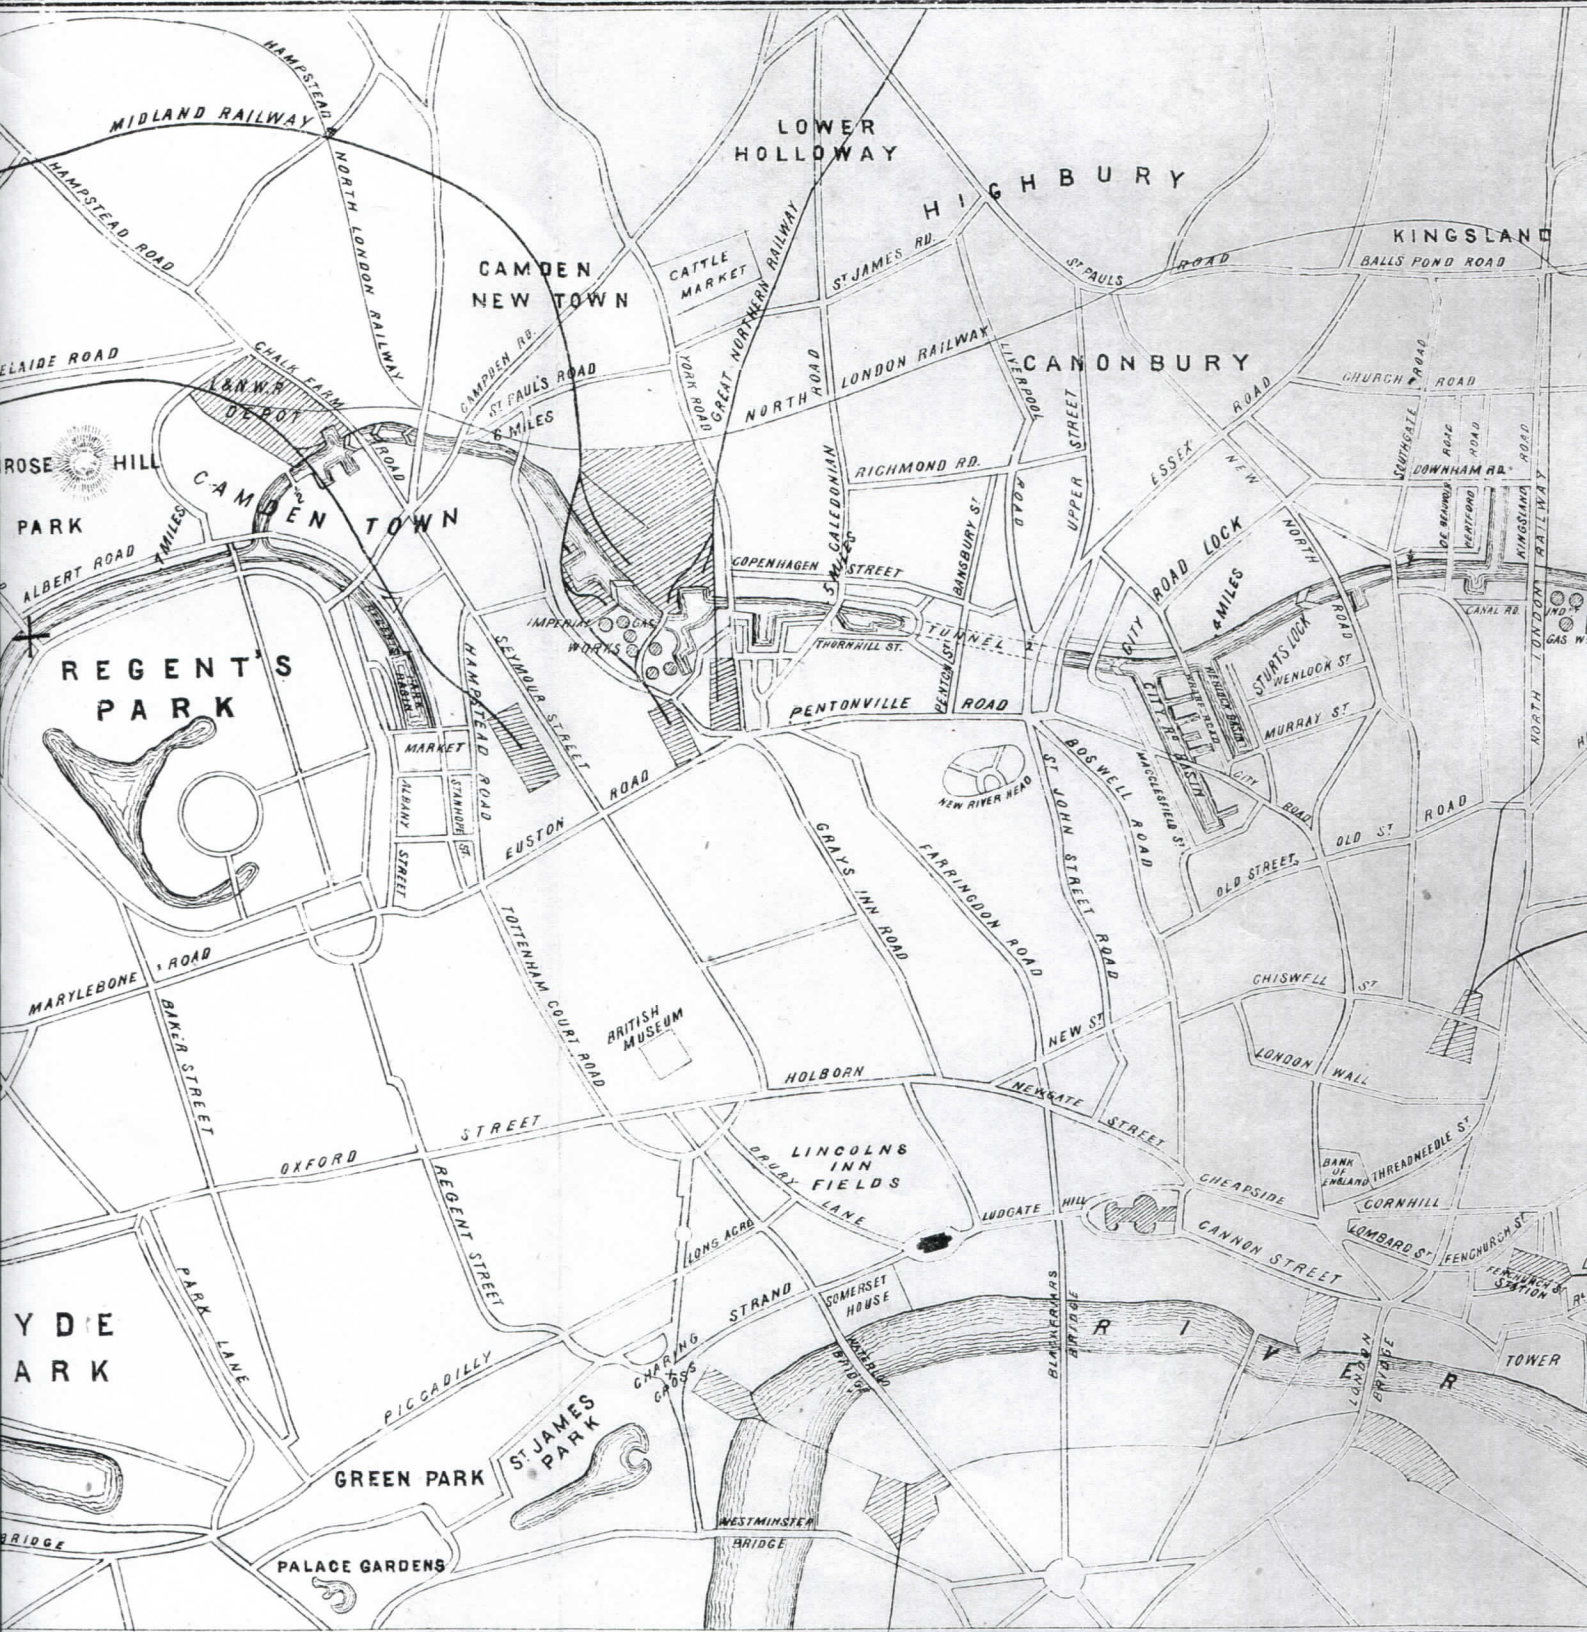

# REGENTS CANAL, MERTFORD UNION CANAL, AND

SCALE OF MILE

Distance from the Thames to City Road Basin 4 miles, from City Road Basin to Paddington